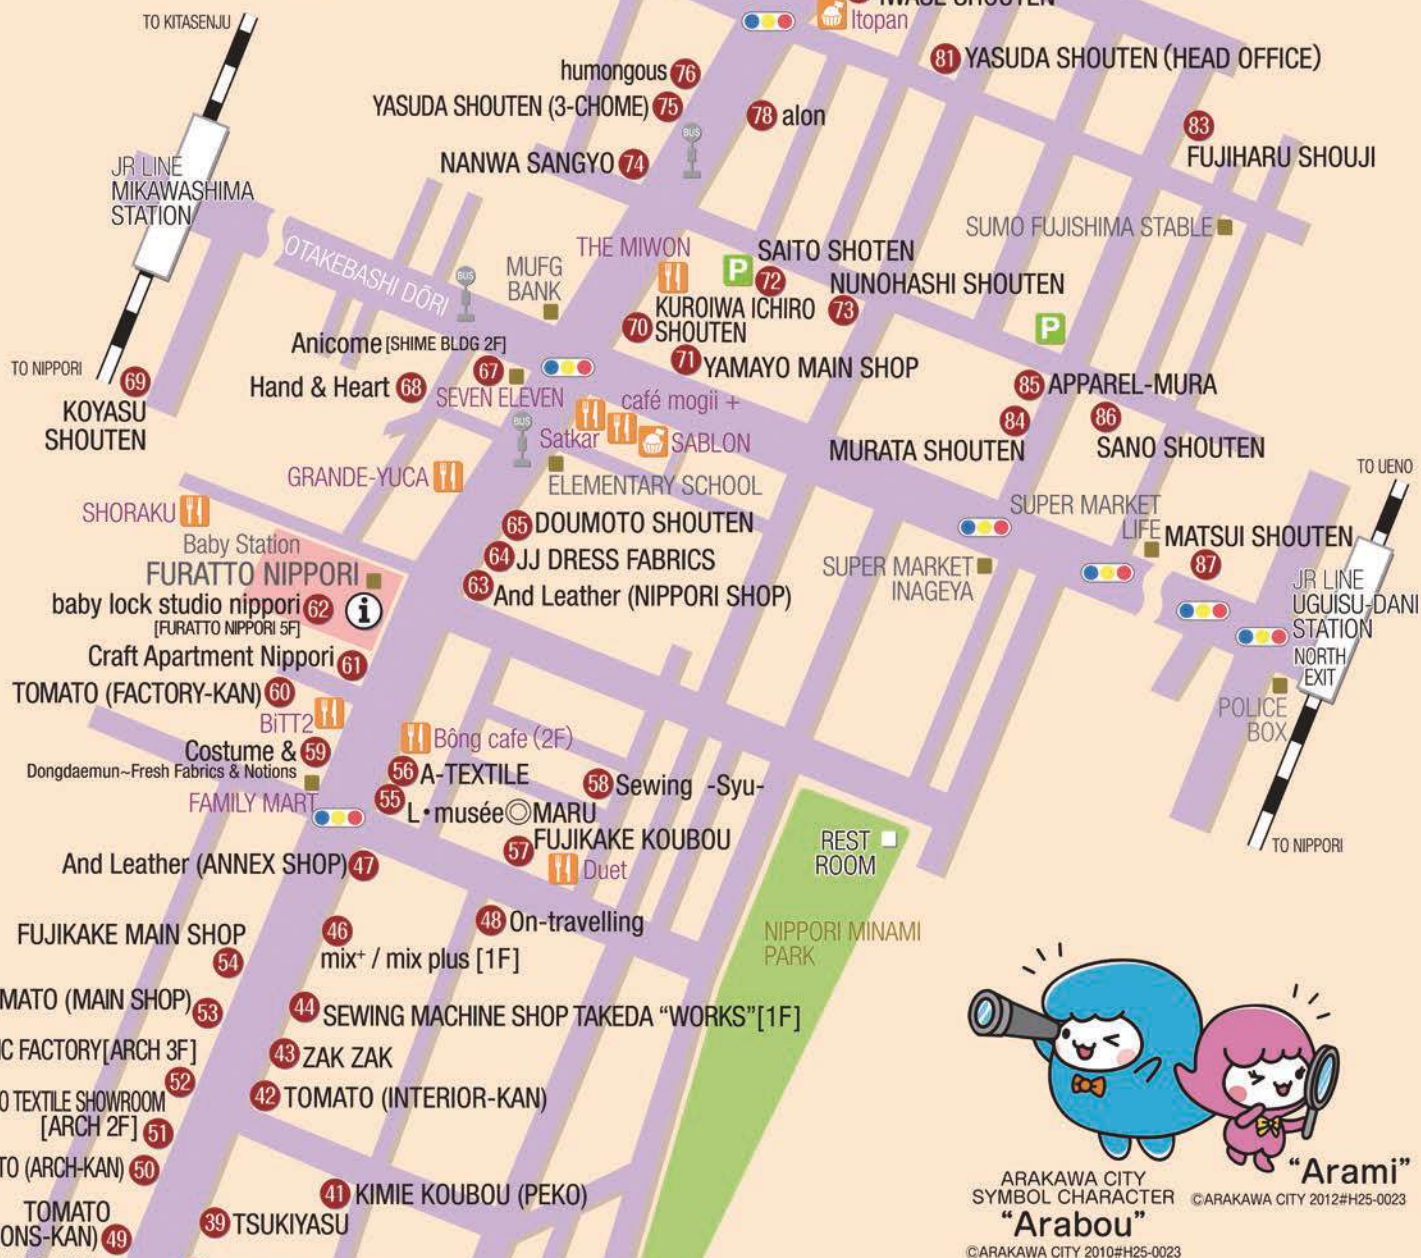

English ver.

NIPPORI FABRIC TOWN (SEN-I GAI) MAP

日暮里織維街マップ英語版

<https://www.nippori-senigai.com/>  
東京日暮里織維卸協同組合

NIPPORI FABRIC TOWN ITEMS

NIPPORI FABRIC TOWN PR MOVIE (YouTube)

Wazamaru

ARAKAWA CITY SYMBOL CHARACTER "Arabou" ©ARAKAWA CITY 2012#H25-0023 ©ARAKAWA CITY 2010#H25-0023

INDEX

alon	78	MIHAMA CLOTH 1ST SHOP	36
And Leather (ANNEX SHOP)	47	MIHAMA CLOTH 2ND SHOP	37
And Leather (NIPPORI CHUO SHOP)	17	mix* / mix plus	46
And Leather (NIPPORI SHOP)	63	MOGI SHŌKŌ	80
Anicome	67	MOMO	5
ANZO	2	MONT Decor	15
APPAREL-MURA	85	MURATA SHOUTEN	84
A-TEXTILE	56	NAGATO (KNIT SHOP)	31
baby lock studio nippori	62	NAGATO (MAIN SHOP)	30
Costume & Dongdaemun-Fresh Fabrics & Notions	59	NAGATO (WOOL SHOP)	32
Craft Apartment Nippori	61	NAGATO (2ND SHOP)	33
DOUMOTO SHOUTEN	65	NANWA SANGYO	74
E & SON Decor	11	Nocturne	19
E & SON FABRIC	17	NUNOHASHI SHOUTEN	73
EDWIN SHOP DENIM GALAXY	1	OKUYAMA	25
EDWIN SHOP (NIPPORI SHOP)	4	On-travelling	48
Elegance	29	PAKIRA	6
ETSUKO TRIMMING	20	PAKIRA KNIT-KAN	12
FUJIHARU SHOJI	83	SAITO SHOTEN	72
FUJIKAKE KOUBOU	57	SANO SHOUTEN	86
FUJIKAKE MAIN SHOP	54	Sewing -Syu-	58
FUKUJINO.ARAI	27	SEWING MACHINE SHOP TAKEDA MAIN SHOP	26
Furikake	21	SEWING MACHINE SHOP TAKEDA "WORKS"	44
Accessory Atelier HARU	24	TOMATO (ARCH-KAN)	50
HEIWADO (MAIN SHOP)	3	TOMATO (FACTORY-KAN)	60
humongous	76	TOMATO (INTERIOR-KAN)	42
IDE SHOUTEN	82	TOMATO (MAIN SHOP)	53
INC FACTORY	52	TOMATO (NOTIONS-KAN)	49
ITO FASHION SERVICE	8	TOMATO (SELECT-KAN)	23
IWASE SHOUTEN	79	TOMATO TEXTILE SHOWROOM	51
JJ DRESS FABRICS	64	TSUKIYASU	39
KATAGAMI STYLE	35	YAMADA SHOUTEN	13
KIMIE KOUBOU (PEKO)	41	YAMAYO 1ST SHOP	18
KOYASU SHOUTEN	69	YAMAYO 2ND SHOP	28
KUMAGAI SHOJI	38	YAMAYO MAIN SHOP	71
KUROIWA ICHIRO SHOUTEN	70	YASUDA SHOUTEN (3-CHOME)	75
LEMON (NIPPORI SHOP)	7	YASUDA SHOUTEN (5-CHOME)	10
L・musée LTD, (NIPPORI SHOP)	22	YASUDA SHOUTEN (HEAD OFFICE)	81
L・musée©MARU	55	YOUTOU SHOUTEN	14
MATSUI SHOUTEN	87	ZAK ZAK	43

NIPPORI FABRIC TOWN MASCOT CHARACTER "Nipporin"